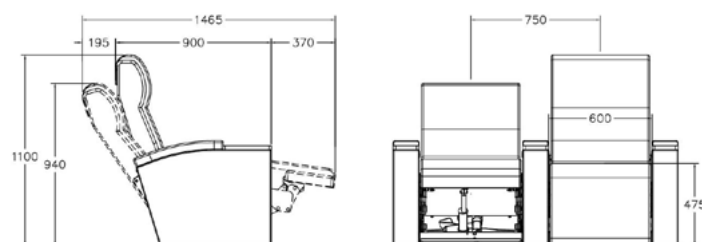

### Valencia Front Pivot Elevation View

#### VALENCIA FRONT PIVOT (600)

VIP / premium, club and general admission seating

Two independent motorised recline functions (seat and back)

750mm [29 1/2"] minimum seat centre