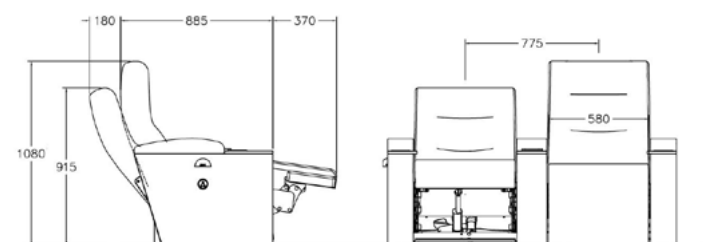

### Valencia Front Pivot Elevation View

#### VALENCIA FRONT PIVOT (600)

VIP / premium, club and general admission seating

Two independent motorised recline functions (seat and back)

750mm [29 1/2"] minimum seat centre