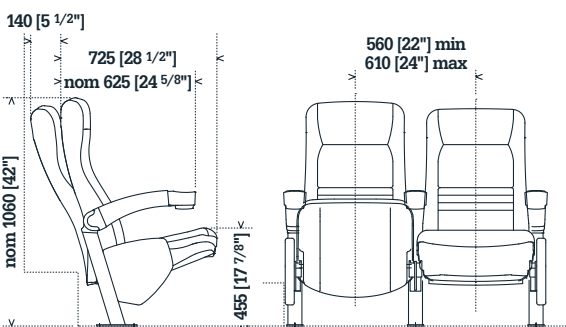

Activa Tilt Luxe

Activa Tilt Luxe is a plush and luxurious design that offers a superior degree of comfort and refinement.

The seat features multi-panel upholstery detail that accentuates ergonomic contouring and provides exceptional levels of comfort in reclining and fixed backrest versions.

Designed as a low maintenance, luxurious seating solution, Activa Tilt Luxe is the popular choice among discerning cinema operators.