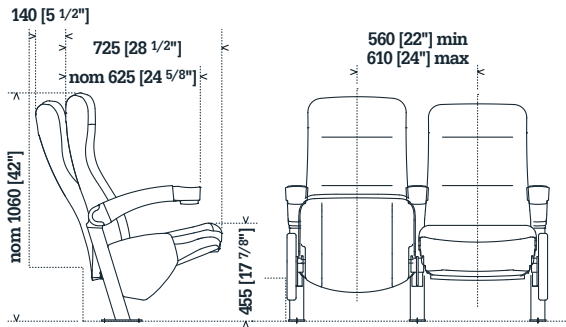

Activa Tilt Prima

Activa Tilt Prima offers excellent value with streamlined upholstery and all the benefits of the Activa range.

Prima is the simplest of the three Activa upholstery options, with sleek lines and minimal stitch detail.

Audiences in venues around the world enjoy the extreme comfort of Activa Tilt Prima and venue operators likewise enjoy the easy care and low maintenance of this quality seat.