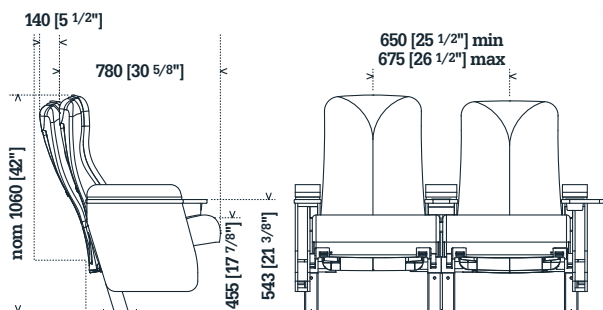

For an extra touch of class, the range of options includes side tables, wine bottle holders and upholstered outer backs.

Australia

Head Office & Manufacturing
Camatic Pty Ltd
93 Lewis Road
Wantirna South
Victoria 3152 Australia
Telephone: 61 3 9837 7777
Facsimile: 61 3 9837 7700
Email: sales@camatic.com
www.camatic.com