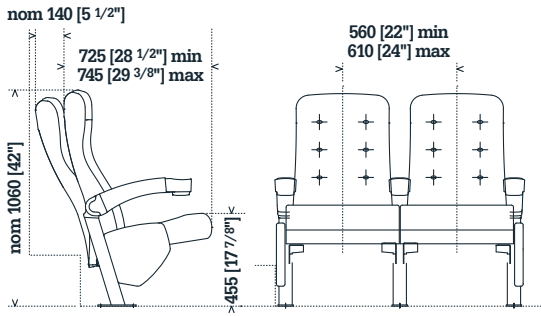

Activa Fixed Ultra

Activa Fixed Ultra is a stylish seat that invites patrons to relax and enjoy their entertainment experience.

This classic armchair features a reclining back, full width seat, rich upholstery and padded armrests with an ergonomically located 44oz cup holder. The seat's headrest and deep cushioning is highlighted by precision stitching.

The comfortable proportions and smooth detailing of Activa Fixed Ultra makes a lasting impression.